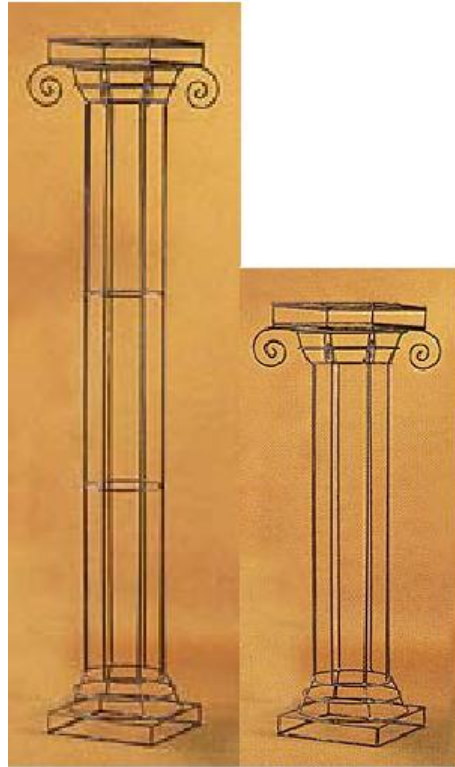

RENTAL CATALOG

WROUGHT IRON COLUMNS

Short and Tall version matches Grecian Archway

Use for flower or plant stand etc.

84"H or 48"H x 18" Diameter.

(Customers will need to provide their own tops; does not come with glass.)

ITEM	1 Day	1 Week	2 Week	3 Week	1 Month	Replace	Everett	Seattle	Issaquah
Column, 84 " Tall: #219884 Wrought Iron	\$25.00	\$37.50	\$50.00	\$67.50	\$75.00	\$250.00	2	6	0
Column, 48 " Tall: #219885 Wrought Iron	\$15.00	\$22.50	\$30.00	\$37.50	\$45.00	\$155.00	4	4	0

RENTAL CATALOG

COLUMNS

ITEM	1 Day	1 Week	2 Week	3 Week	1 Month	Replace	Everett	Seattle	Issaquah
Column: White 12" Tall: #219902 White Plastic 9-7/8" Top	\$6.00	\$9.00	\$12.00	\$15.00	\$18.00	\$185.00	0	2	0
Column: White 24" Tall: #219903 White Plastic 9-7/8" Top	\$8.00	\$12.00	\$16.00	\$20.00	\$24.00	\$205.00	0	6	0
Column: White 32" Tall: #219904 White Plastic 9-7/8" Top	\$10.00	\$15.00	\$20.00	\$25.00	\$30.00	\$220.00	6	8	0
Column: White 40" Tall: #219905 White Plastic 9-7/8" Top	\$12.00	\$18.00	\$24.00	\$30.00	\$36.00	\$235.00	6	10	0
Column: White 72" Tall: #219906 White Plastic 9-7/8" Top	\$20.00	\$30.00	\$40.00	\$50.00	\$60.00	\$335.00	6	10	0
Column: White 96" Tall: #219907 White Plastic 15-1/2" Top	\$24.00	\$36.00	\$48.00	\$60.00	\$72.00	\$600.00	0	10	0
Column: White 96" Tall: #219908 2-piece White Plastic 12-1/2" Top	\$24.00	\$36.00	\$48.00	\$60.00	\$72.00	\$700.00	6	0	0

RENTAL CATALOG

COLONNADE

Use with our columns to create a quarter or half circle wall.
Curved version shown. Top and Bottom rented separately. 48" long

ITEM	1 Day	1 Week	2 Week	3 Week	1 Month	Replace	Everett	Seattle	Issaquah
Colonnade Curved: #219909 Top or Bottom. 48"	\$10.00	\$15.00	\$20.00	\$25.00	\$30.00	\$350.00	4	4	0