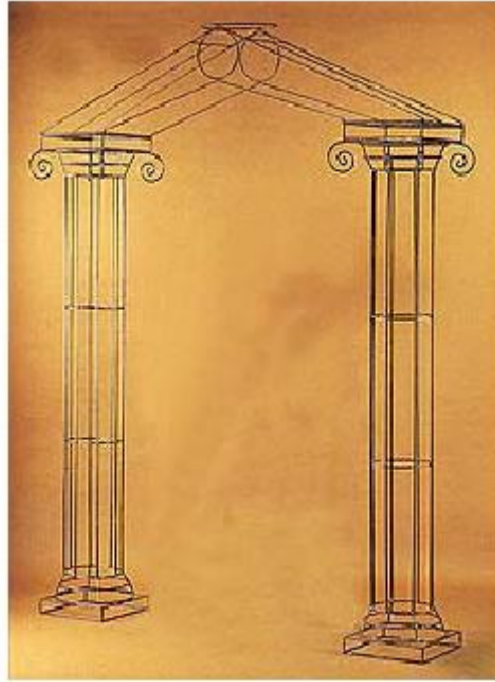

RENTAL CATALOG

WHITE WROUGHT IRON ARBOR

93"H x 79"W Perfect as an entryway for outdoor weddings. Decorate with ribbon, silk or natural flowers, and garlands.

ITEM	1 Day	1 Week	2 Week	3 Week	1 Month	Replace	Everett	Seattle	Issaquah
Arbor, White: #219891 Wrought Iron: 93"H x 79"W	\$25.00	\$37.50	\$50.00	62.50	\$75.00	350.00	1	2	0

RENTAL CATALOG

GRECIAN ARCHWAY

102"H x 80"W

ITEM	1 Day	1 Week	2 Week	3 Week	1 Month	Replace	Everett	Seattle	Issaquah
Archway, Grecian: #219880 Wrought Iron- 80" X 102"	\$60.00	\$90.00	\$120.00	\$150.00	\$180.00	\$750.00	1	0	0