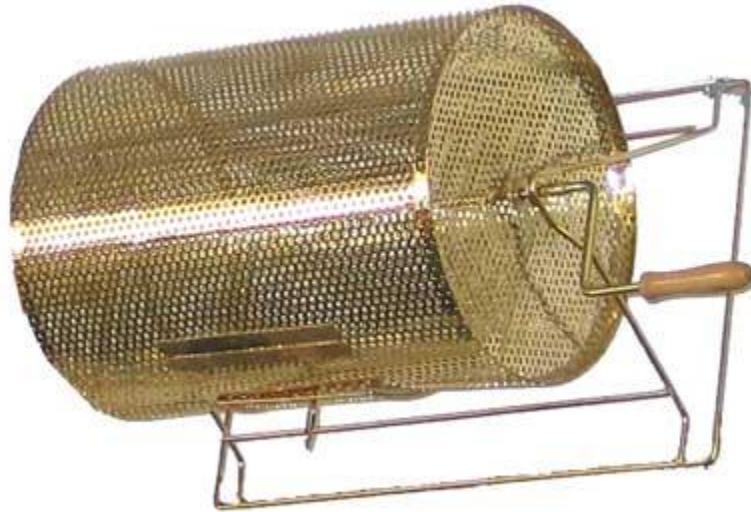

## Raffle Drum

12”H x 16”W x 14.5”D

ITEM	1 Day	1 Week	2 Week	3 Week	1 Month	Replace	EVT	SEA	ISS
Raffle Drum 332207	\$20.00	\$30.00	\$40.00	\$50.00	\$60.00	\$175.00	1	1	1

**SEATTLE:** 11201 Roosevelt Way NE, Seattle, WA 98125 | 206.362.4810 or 1.888.562.4810