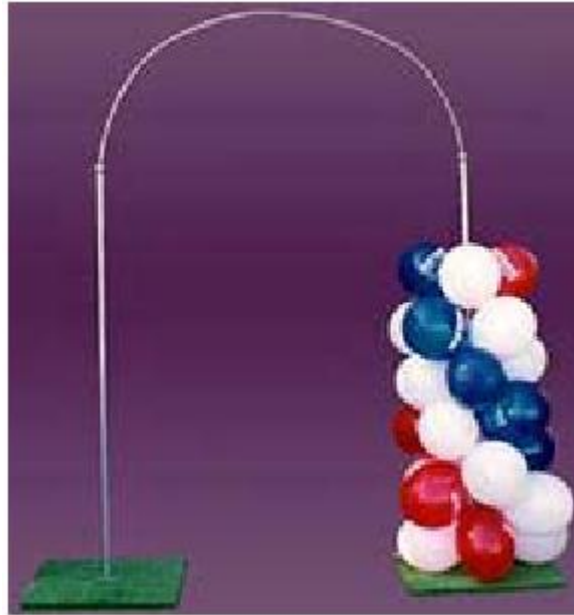

## BALLOON ARCHWAY

Framework for building a simple freestanding balloon arch.

No helium required. Two 5' tall posts with bases and 12' aluminum rod to connect. Make larger arches connecting two or more lengths of aluminum rod (extra charge for more rod).